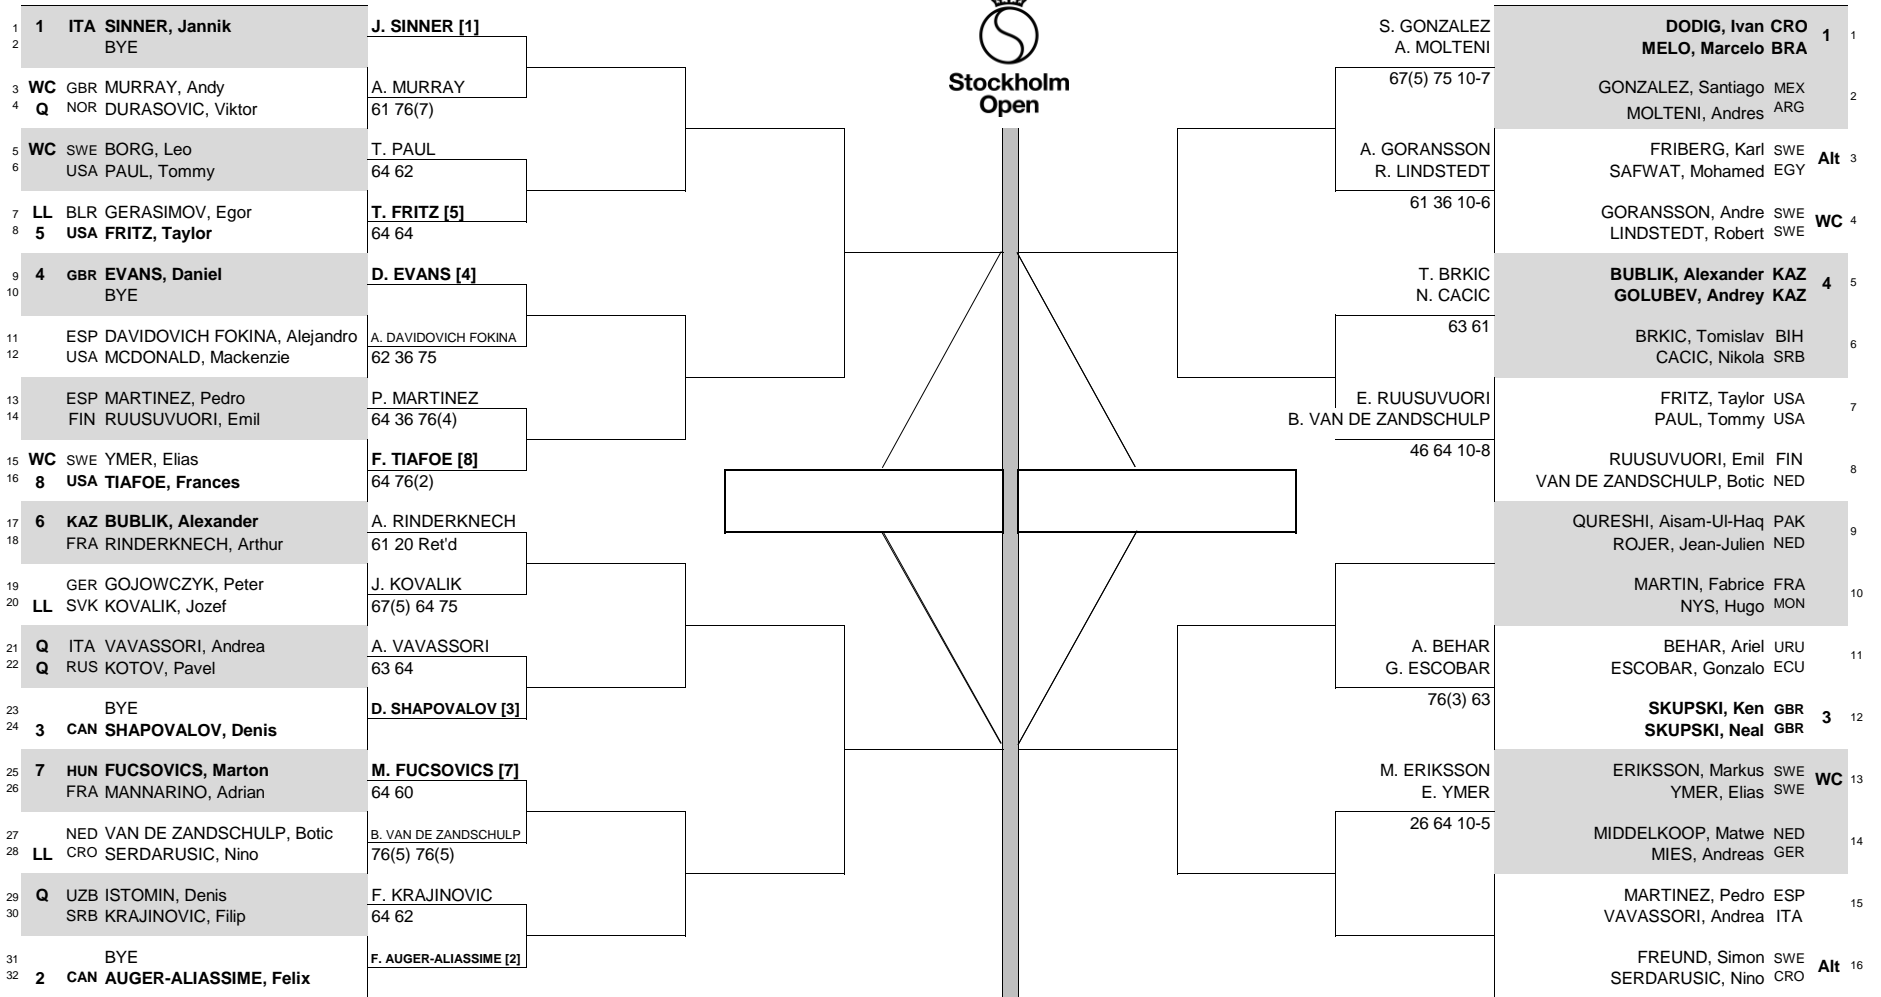

Stockholm Open

CITY, COUNTRY
Stockholm, Sweden

TOURNAMENT DATES
7 - 13 November 2021

SURFACE
Hard, Plexipave

TOTAL FINANCIAL COMMITMENT
€ 711,275

STATUS NAT MAIN DRAW SINGLES MAIN DRAW DOUBLES NAT STATUS

ATP, Inc. © Copyright 2019

SEEDED PLAYERS		RANK	PRIZE MONEY	POINTS	ALTERNATES / LUCKY LOSERS	WITHDRAWALS	SEEDED TEAMS	RANK	PRIZE MONEY (PER TEAM)	POINTS	ALTERNATES	RETIREMENTS/W.O.	
1	SINNER, Jannik	9	WINNER	€ 98,030	250	E. Gerasimov (LL)	1	DODIG, Ivan / MELO, Marcelo	35	WINNER	€ 33,760	250	S. Freund / N. Serdarusic
2	AUGER-ALIASSIME, Felix	11	FINALIST	€ 57,595	150	J. Kovalik (LL)	2	PUETZ, Tim / VENUS, Michael	44	FINALIST	€ 18,190	150	K. Friberg / M. Safwat
3	SHAPOVALOV, Denis	19	SEMI-FINALIST	€ 33,950	90	N. Serdarusic (LL)	3	SKUPSKI, Ken / SKUPSKI, Neal	76	SEMI-FINALIST	€ 10,330	90	
4	EVANS, Daniel	24	QUARTER-FINALIST	€ 19,400	45		4	BUBLIK, Alexander / GOLUBEV, Andrey	79	QUARTER-FINALIST	€ 5,900	45	WITHDRAWALS
5	FRITZ, Taylor	26	SECOND ROUND	€ 11,230	20				FIRST ROUND	€ 3,470	0	M. Giron (Illness)	
6	BUBLIK, Alexander	36	FIRST ROUND	€ 6,565	0	A. Bublik - Shoulder Pain					0	M. Venus (Left achilles)	
7	FUCSOVICS, Marton	40											
8	TIAFOE, Frances	41											