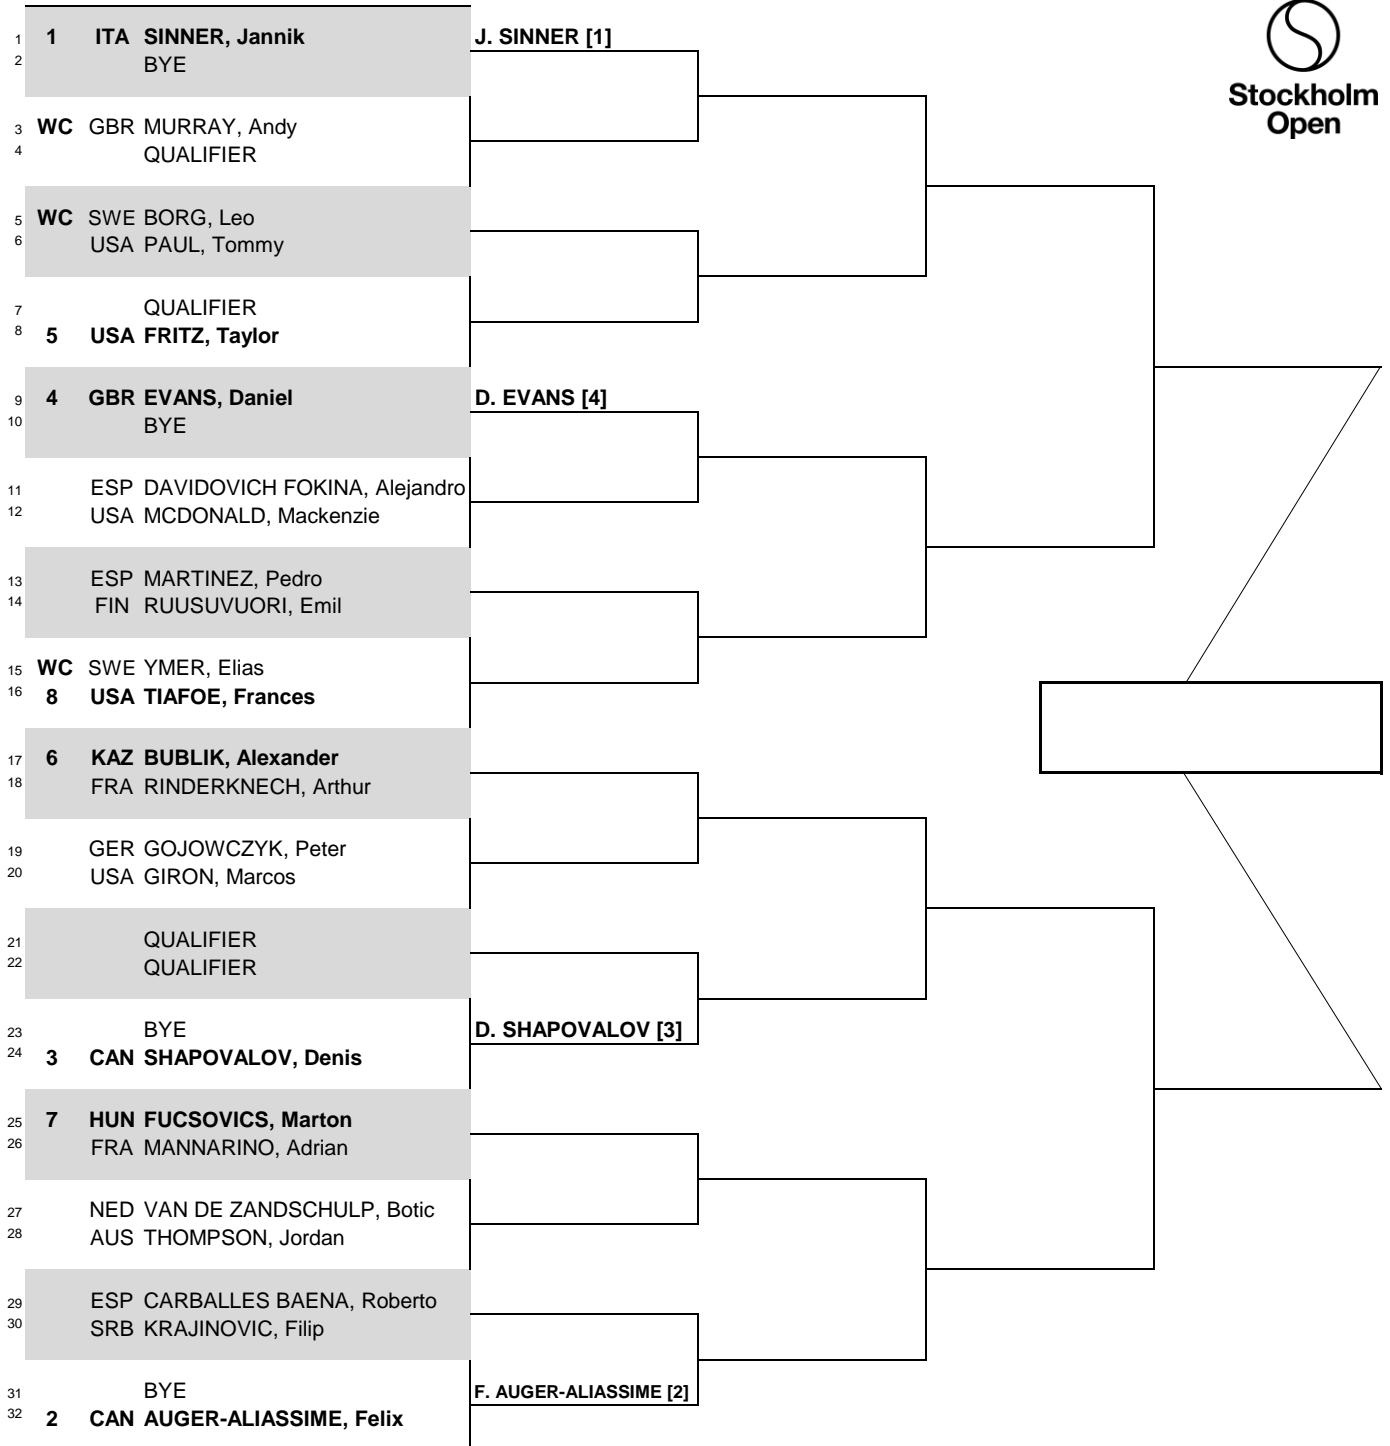

CITY, COUNTRY
Stockholm, Sweden

TOURNAMENT DATES
7 - 13 November 2021

SURFACE
Hard, Plexipave

TOTAL FINANCIAL COMMITMENT
€ 711,275

STATUS NAT **MAIN DRAW SINGLES**

Stockholm Open

ATP, Inc. © Copyright 2014

| SEEDED PLAYERS | RANK | PRIZE MONEY | POINTS | ALTERNATES / LUCKY LOSERS | WITHDRAWALS |
|--------------------------|------|---------------------------|--------|---------------------------|--|
| 1 SINNER, Jannik | 9 | WINNER € 98,030 | 250 | | |
| 2 AUGER-ALIASSIME, Felix | 11 | FINALIST € 57,595 | 150 | | |
| 3 SHAPOVALOV, Denis | 19 | SEMI-FINALIST € 33,950 | 90 | | |
| 4 EVANS, Daniel | 24 | QUARTER-FINALIST € 19,400 | 45 | | |
| 5 FRITZ, Taylor | 26 | SECOND ROUND € 11,230 | 20 | | |
| 6 BUBLIK, Alexander | 36 | FIRST ROUND € 6,565 | 0 | | |
| 7 FUCSOVICS, Marton | 40 | FOLLOW LIVE SCORING AT | | | |
| 8 TIAFOE, Frances | 41 | www.ATPTour.com | | | |
| LAST DIRECT ACCEPTANCE | | Gojowczyk, Peter - 90 | | ATP SUPERVISOR(S) | Thomas Karlberg/Mohamed Chahir Fitouhi |